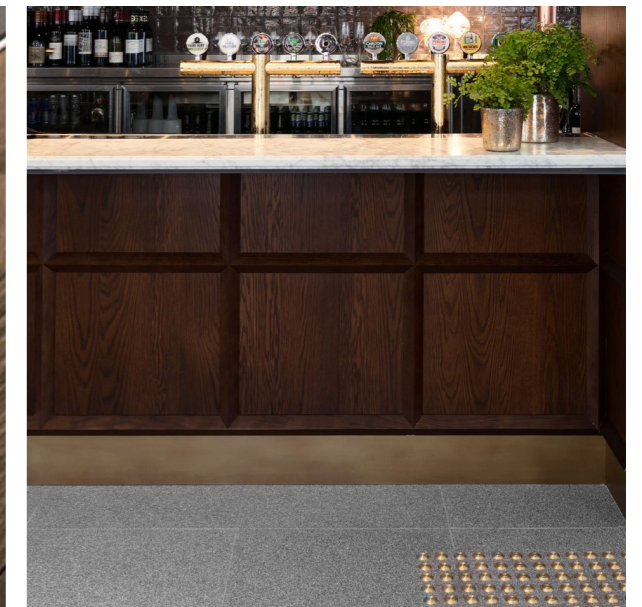

**Entrance Lobby**  
Proposed finishes and palette

Suspended uplighting tracks within each ceiling bay (Erco 'Hi-trac track and light structure' or similar)

Refresh all paintwork on columns and ceiling moldings

Feature pendant lighting inspired by buildings existing 'globe' fittings (FLOS 'IC Lights' or similar)

Replace barrier matting

Centrally located counter for flexible use. Information desk/cafe servery/evening bar. Illuminated built in shelving to existing rear alcoves.

Porcelain floor tiles

(Erco 'Hi-trac track and light structure)

FLOS 'IC Light' pendent

Paint/furnishings palette

Porcelain floor tiles - Johnson's 'Minerals'

Feature counter detail

Feature counter/servery/bar